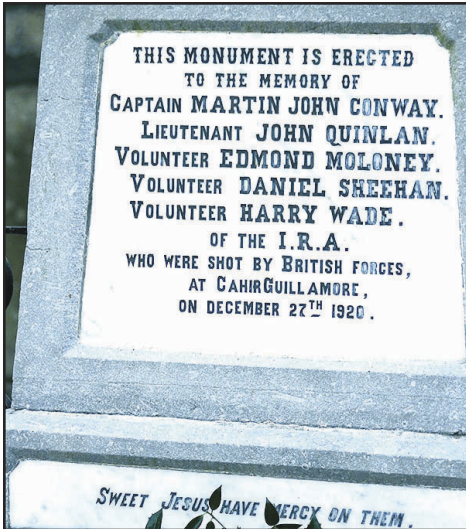

Clockwise from right: [Mary Gallagher](#) with sons John and Brian; [Dáithí Ó hÓgáin](#), Emeritus Professor UCD; [Grange Cross Residents Association Committee](#) members; Monument at Grange Churchyard to IRA [Volunteers who died in 1920](#); [Conall O'Dwyer, son of Francis and Deirdre](#), Grange.